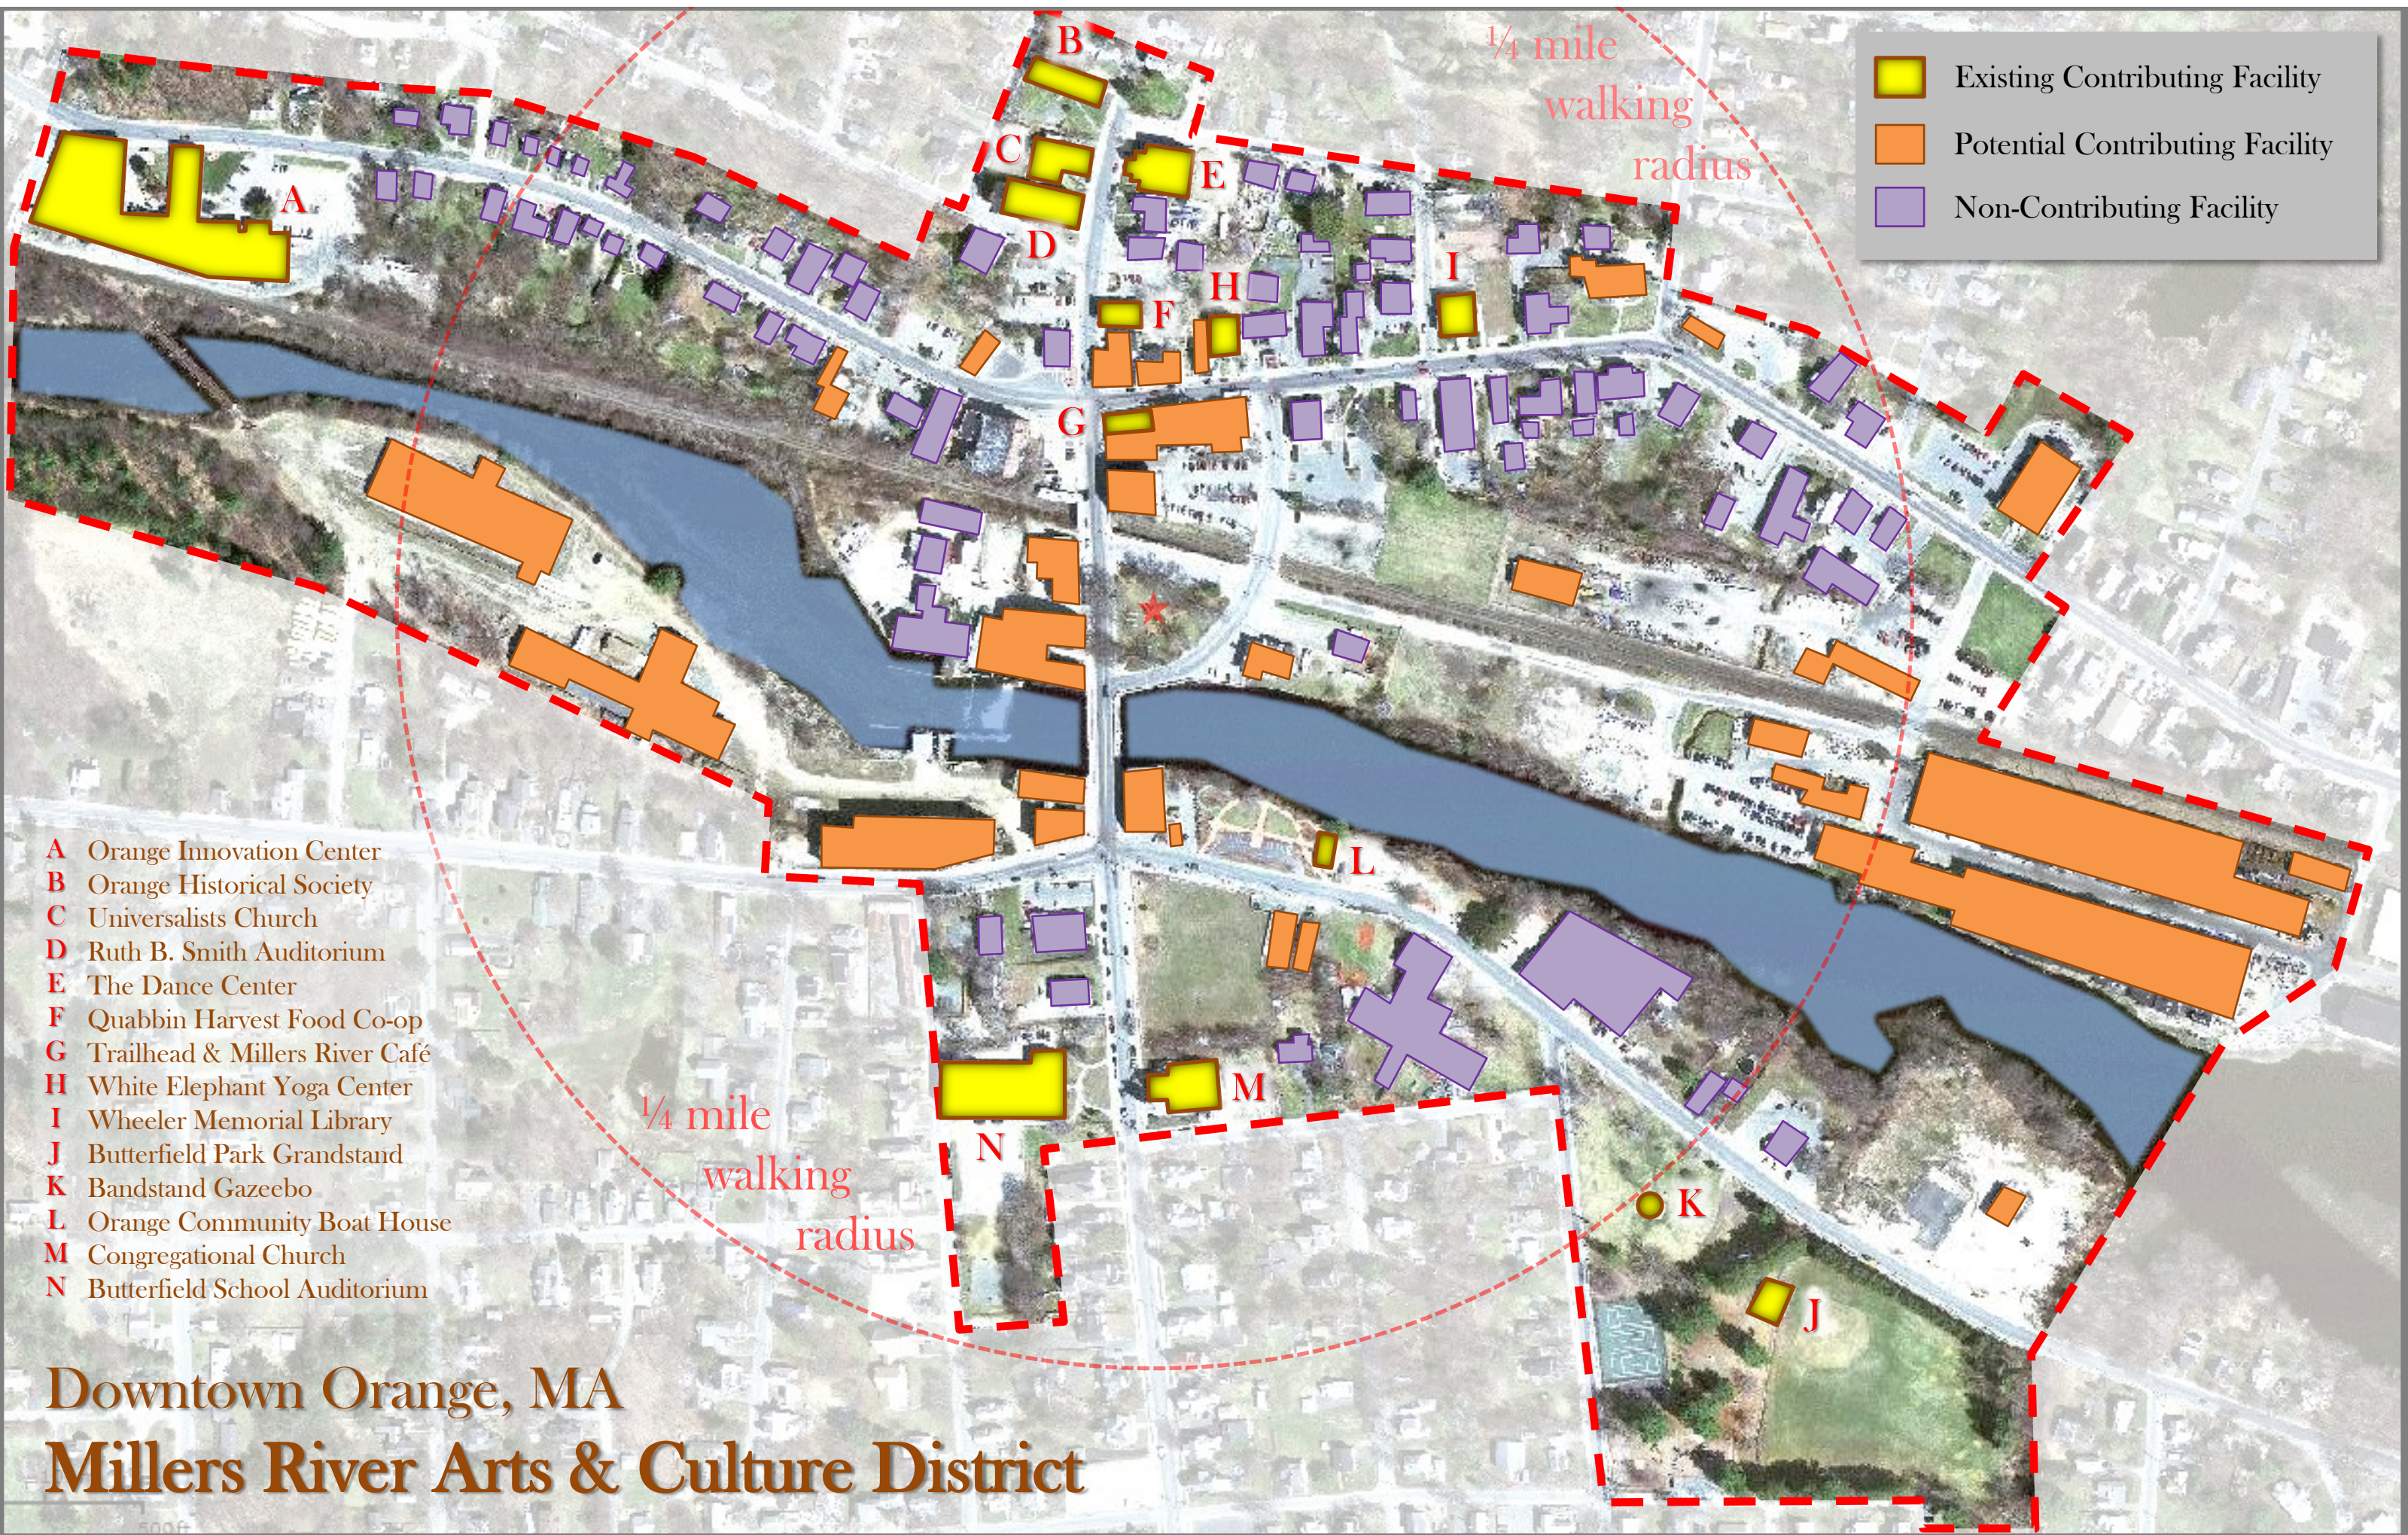

	Existing Contributing Facility
	Potential Contributing Facility
	Non-Contributing Facility

- A Orange Innovation Center
- B Orange Historical Society
- C Universalists Church
- D Ruth B. Smith Auditorium
- E The Dance Center
- F Quabbin Harvest Food Co-op
- G Trailhead & Millers River Café
- H White Elephant Yoga Center
- I Wheeler Memorial Library
- J Butterfield Park Grandstand
- K Bandstand Gazebo
- L Orange Community Boat House
- M Congregational Church
- N Butterfield School Auditorium

Downtown Orange, MA
Millers River Arts & Culture District